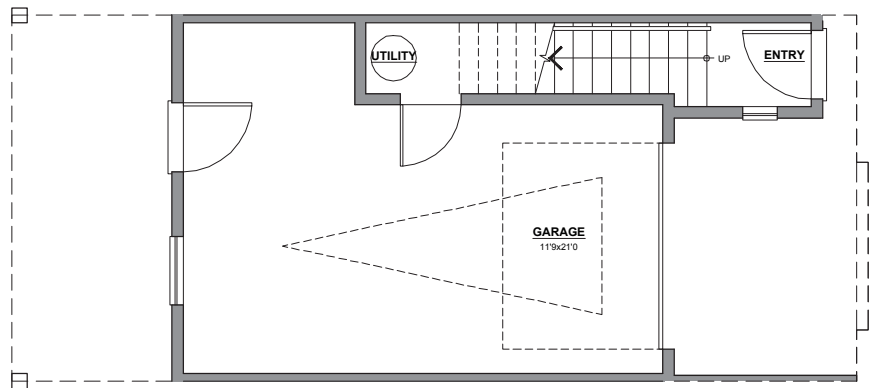

UPPER FLOOR

MAIN FLOOR

LOWER FLOOR

RIVERBROOK
ESTATES

Plan A

2 bedroom, 1 bath - 997 sq.ft.

In our continuing efforts to improve these homes, we reserve the right to modify or change plans, specifications, features and prices without notice. Renderings are an artist's conception and are intended as general reference only. Room sizes and square footages are based on architect's measurements. Please refer to the disclosure statement for specific offering details. E&OE