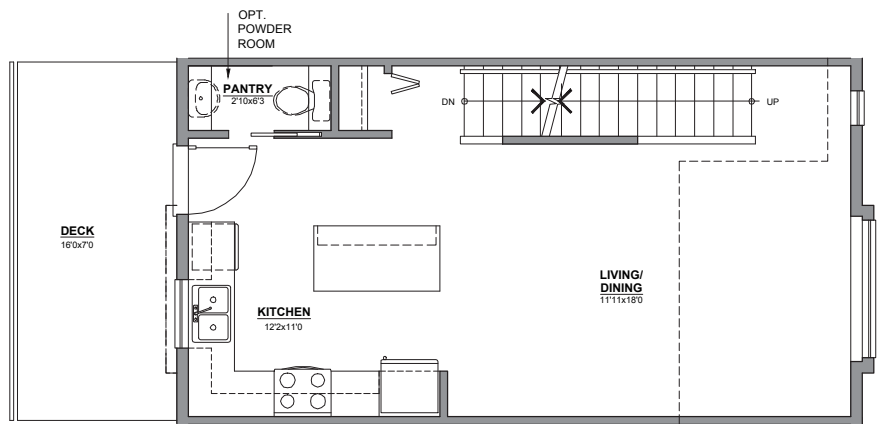

UPPER FLOOR

MAIN FLOOR

LOWER FLOOR

RIVERBROOK
ESTATES

Plan A

2 bedroom, 1 bath - 997 sq.ft.

In our continuing efforts to improve these homes, we reserve the right to modify or change plans, specifications, features and prices without notice. Renderings are an artist's conception and are intended as general reference only. Room sizes and square footages are based on architect's measurements. Please refer to the disclosure statement for specific offering details. E&OE